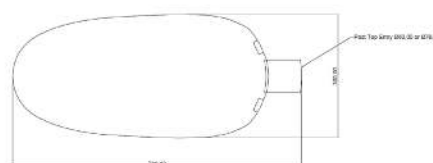

LED CHARACTERISTICS

TECHNICAL DETAIL

Part Number	Description	Replaces	Weight (kg)	Circuit Watts (W)	Board Lumens	Luminaire Lumens*	LI/cW
SGV28-65K-60	28W Streetlight 60mm Socket	70W SON	5.20	28	4153	3758	55.5
SGV56-65K-60	56W Streetlight 60mm Socket	150W SON	5.20	56	7506	6755	120.6
SGV28-65K-76	28W Streetlight 76mm Socket	70W SON	5.20	28	4153	3758	55.5
SGV56-65K-76	56W Streetlight 76mm Socket	150W SON	5.20	56	7506	6755	120.6

OPTIONS AND ACCESSORIES

N NEMA Protocol

DIMENSIONS

PHOTOMETRIC